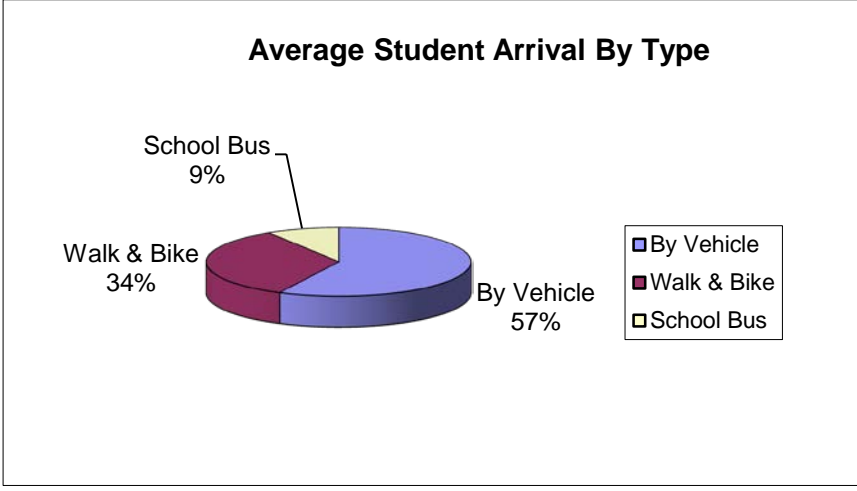

SCHOOL NAME: ANIMAS ELEMENTARY  
 COUNTS TAKEN: September 13, 14, & 15, 2016

**The Number of Students that Arrived to School:**

	Weather	By Vehicle	Walking & Biking	School Bus	Total by Day
Tuesday, September 13	Cool, sunny, upper 40's	250	129	35	414
Wednesday, September 14	Cool, sunny, upper 40's	223	158	36	417
Thursday, September 15	Cool, sunny, mid 40's	244	135	40	419
<i>Average</i>		239	141	37	417