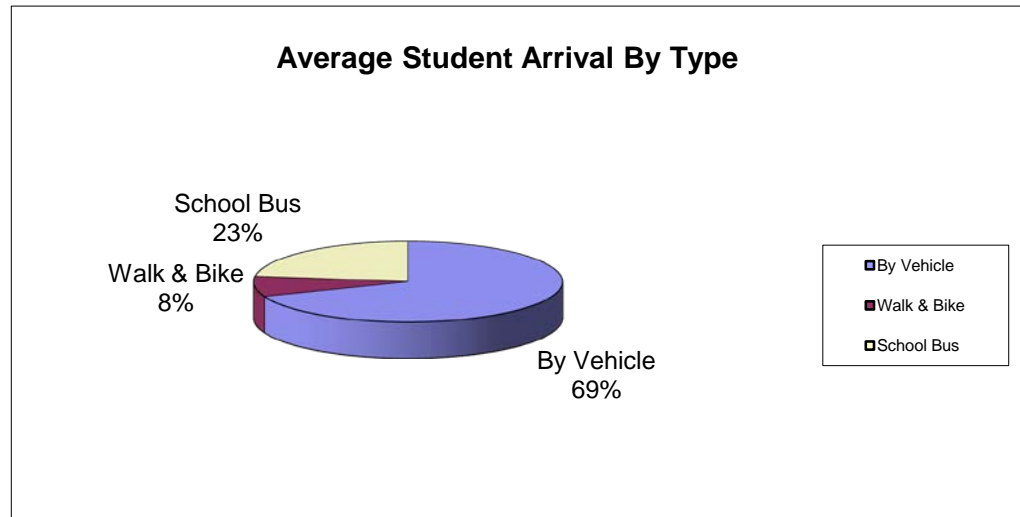

SCHOOL NAME: MESA VERDE ELEMENTARY
 COUNTS TAKEN: April 15, 16, & 17, 2014

The Number of Students that Arrived to School:					
	Weather	By Vehicle	Walking & Biking	School Bus	Total by Day
Tuesday, April 15	Cold, sunny, low 30's	361	47	116	524
Wednesday, April 16	Cold, sunny, low 30's	385	40	124	549
Thursday, April 17	Cold, sunny, low 30's	350	42	124	516

Vehicle Counts (North/South Lots Combined)

	Number of Vehicles
Tuesday, April 15	217
Wednesday, April 16	255
Thursday, April 17	227

2011-2012 Enrollment = 554
 2012-2013 School Enrollment = 570
2013-2014 School Enrollment = 575