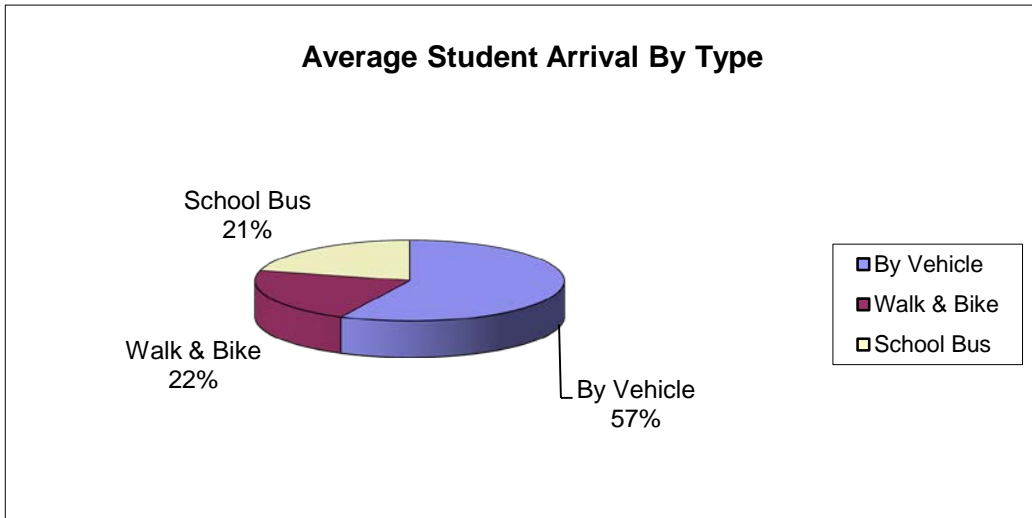

SCHOOL NAME: LADERA ELEMENTARY  
 COUNTS TAKEN: April 22, 23, & 24, 2014

The Number of Students that Arrived to School:					
	Weather	Vehicle	Walking & Biking	School Bus	Total by Day
Tuesday, April 22	Cool, partly cloudy, low 30's	302	116	116	534
Wednesday, April 23	Cool, clear, low 30's	321	122	109	552
Thursday, April 24	Cool, clear, low 30's	310	116	116	542

**Vehicle Counts at Ladera**

	Number of Vehicles
Tuesday, April 22	190
Wednesday, April 23	208
Thursday, April 24	194

2011-2012 School Enrollment = 619  
 2012-2013 School Enrollment = 595  
 2013-2014 School Enrollment = 595-600